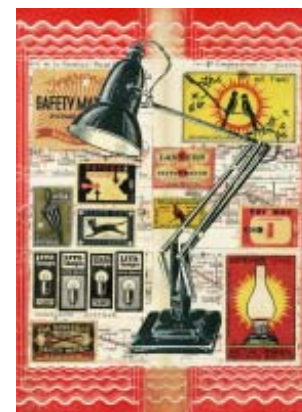

Illumination
 42 x 27cm
 Mixed media
 Unframed £140
 Framed £185

Division of labour 2
 26 x 26cm
 Mixed media
 Unframed £105
 Framed £145

Ex libris
 33 x 25cm
 Mixed media
 Unframed £125
 Framed £170

Clare's projection
 75 x 49.5cm
 Mixed media
 Unframed £205
 Framed £255