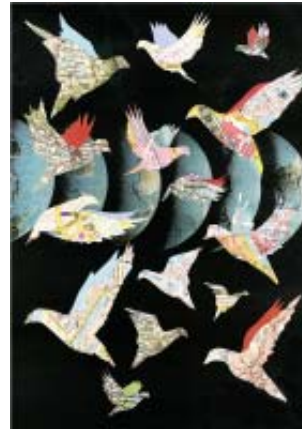

Looking for direction
 34.5 x 27cm
 Mixed media
 Unframed £135
 Framed £180

The lighthouse
 28 x 28cm
 Mixed media
 Unframed £105
 Framed £145

Flying the nest
 38 x 26cm
 Mixed media
 Unframed £135
 Framed £180