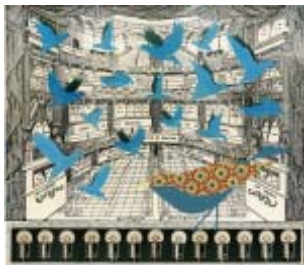

Questions in the air
26.5 x 26.5cm
Mixed media
Unframed £125
Framed £165

Festival Exhibition - Booth's Bookshop
44 Lion Street, Hay-on-Wye, HR3 5AA
01497 820322

Spread the word
 26.5 x 26cm
 Mixed media
 Unframed £120
 Framed £160

Looking for direction
 34.5 x 27cm
 Mixed media
 Unframed £135
 Framed £180

The lighthouse
 28 x 28cm
 Mixed media
 Unframed £105
 Framed £145

Flying the nest
 38 x 26cm
 Mixed media
 Unframed £135
 Framed £180